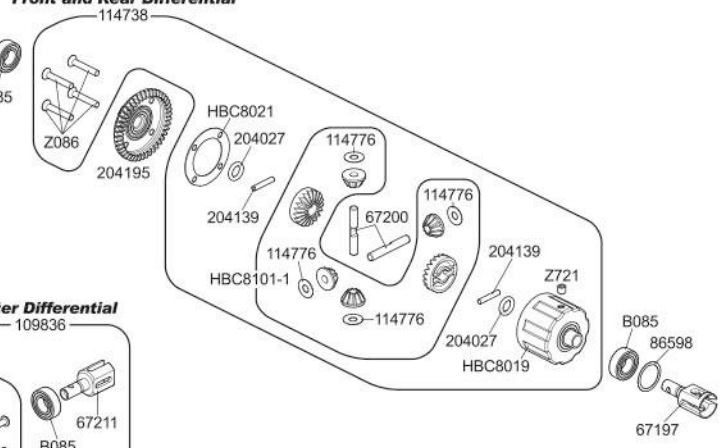

EXPLODED VIEW

Front and Rear Differential

Center Differential

Rear Shocks

Front Shocks
204341

Rear Shocks
204342

- 114778
- 114745
- 114753
- c/g 114761
- 114754
- 100551
- 114744
- 100553

Front 109831
Rear 109833

Front 114930
Rear 114931

- 67528
- 114777
- 67529

Front 109832
Rear 109834

Front 109810
Rear 109814

- 67820
- 67351
- 67213