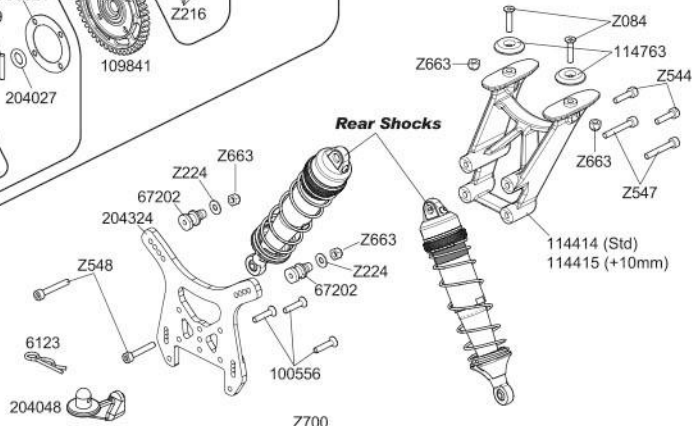

EXPLODED VIEW

Front and Rear Differential

Center Differential

Rear Shocks

Front Shocks
204341

Rear Shocks
204342

- 114778
- 114745
- 114753
- c/g 114761
- 114754
- 100551
- 114744
- 100553

Front 109831
Rear 109833

Front 114930
Rear 114931

- 67528
- 114777
- 67529

Front 109832
Rear 109834

Front 109810
Rear 109814

- 67820
- 67351
- 67213