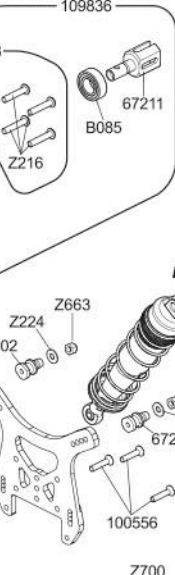

EXPLODED VIEW

Front and Rear Differential

Center Differential

Rear Shocks

Front Shocks
204341

Rear Shocks
204342

- 114778
- 114745
- 114753
- c/g 114761
- 114754
- 100551
- 114744
- 100553

Front 109831
Rear 109833

Front 114930
Rear 114931

- 67528
- 114777
- 67529

Front 109832
Rear 109834

Front 109810
Rear 109814

- 67820
- 67351
- 67213